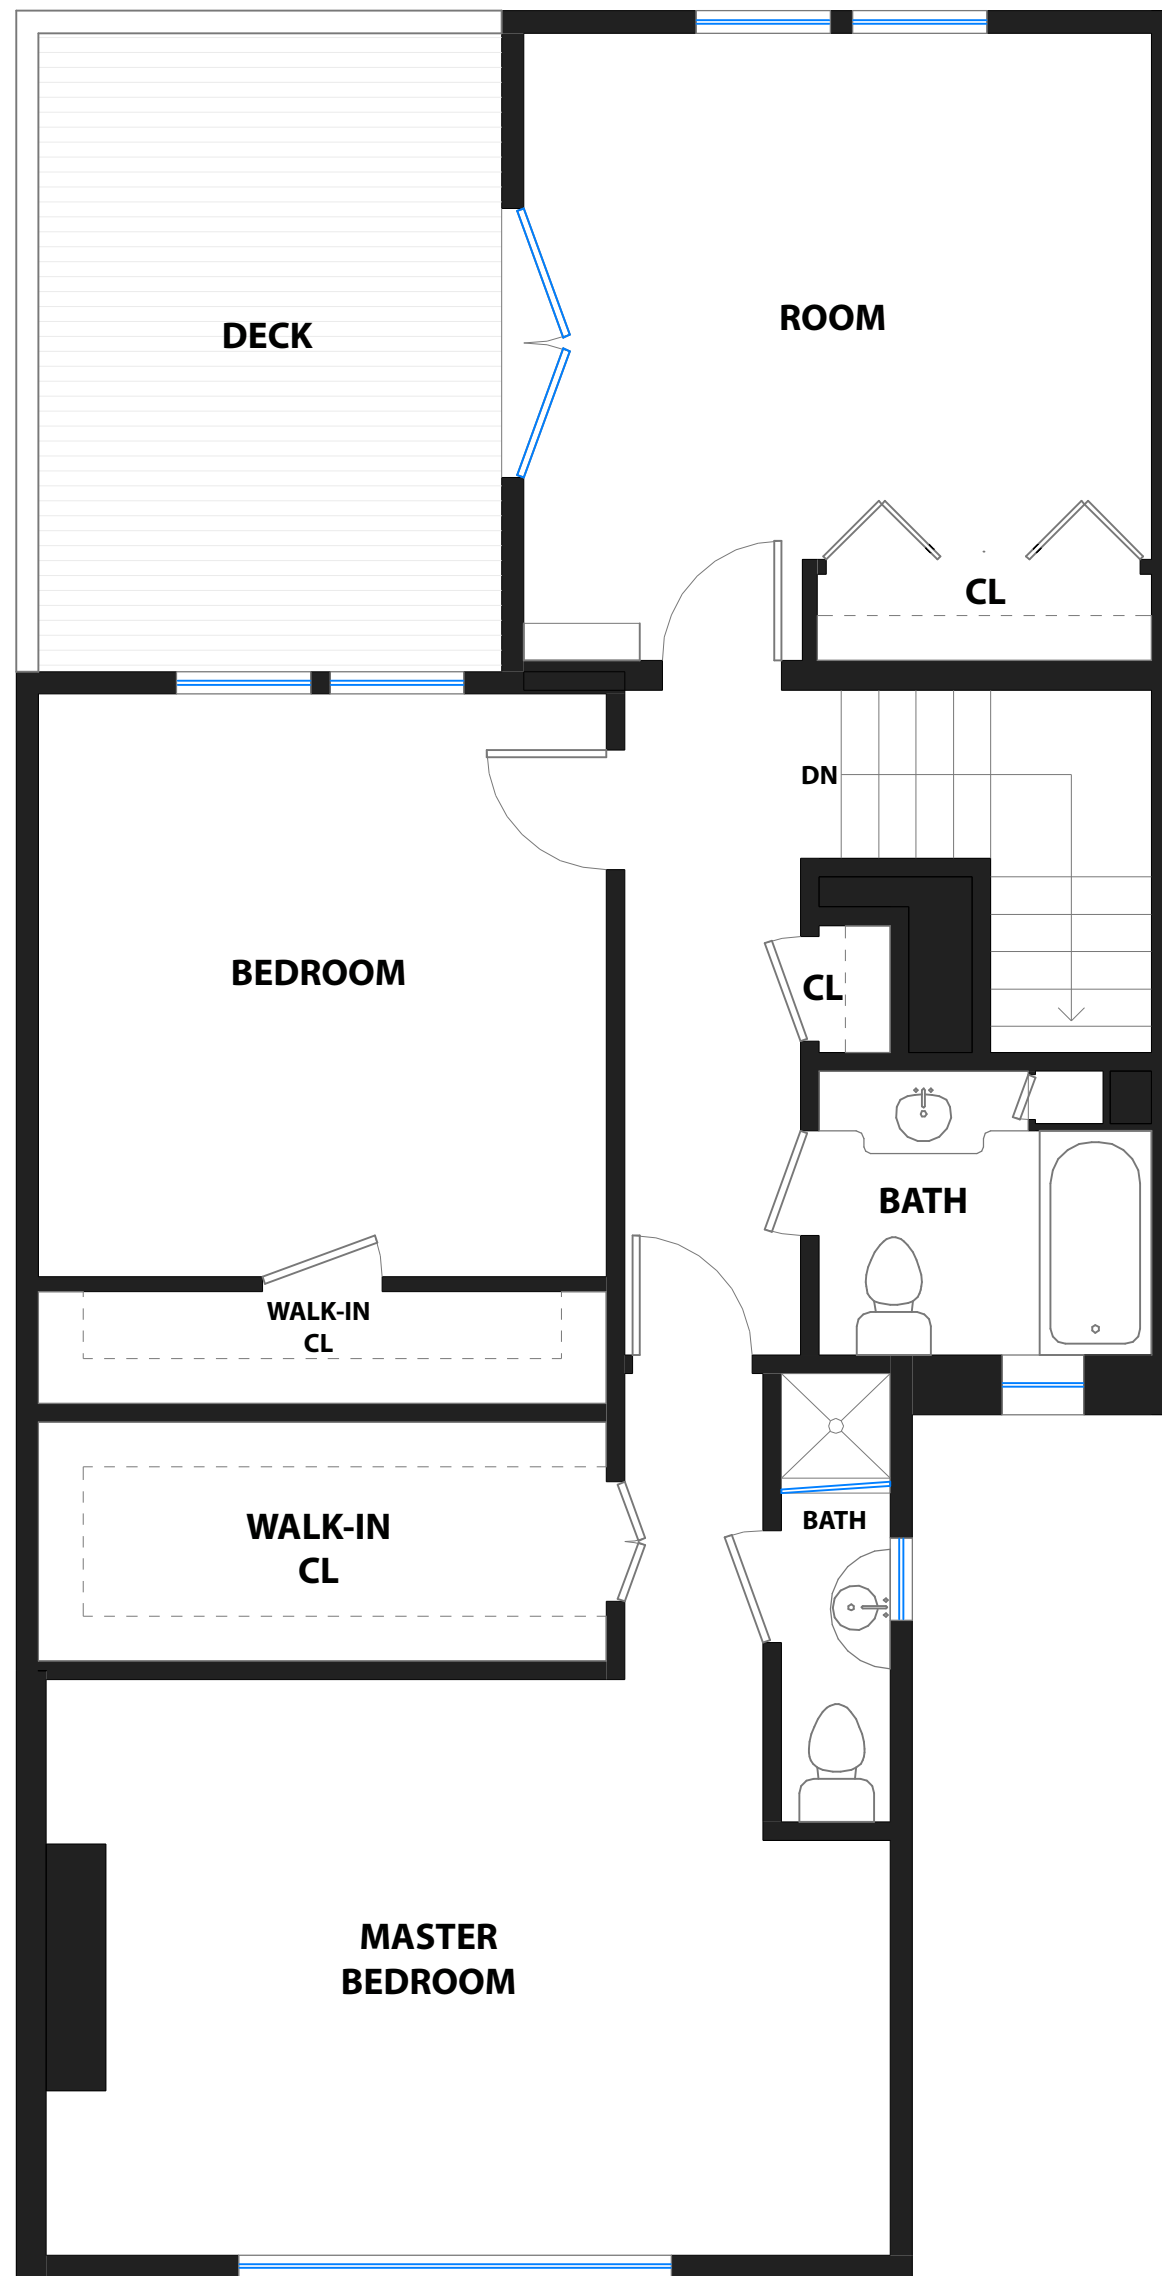

433 DIAMOND STREET

SAN FRANCISCO, CALIFORNIA

UPPER LEVEL

MAIN LEVEL

LOWER LEVEL