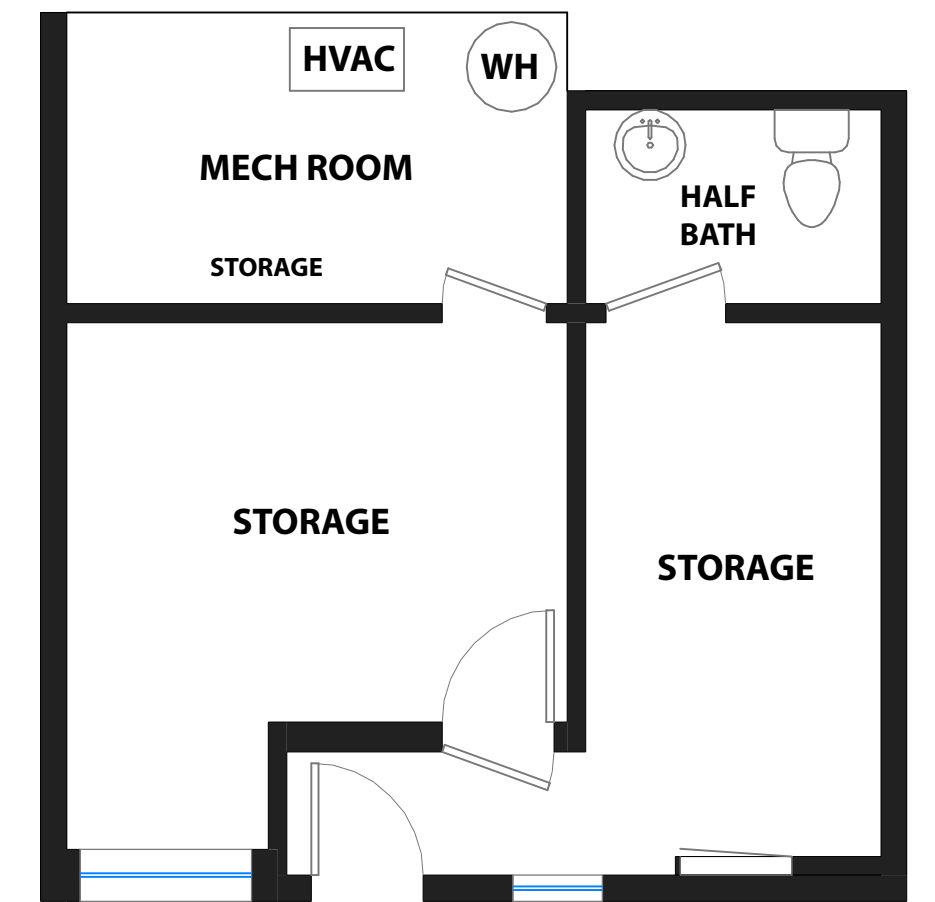

433 DIAMOND STREET

SAN FRANCISCO, CALIFORNIA

UPPER LEVEL

MAIN LEVEL

LOWER LEVEL