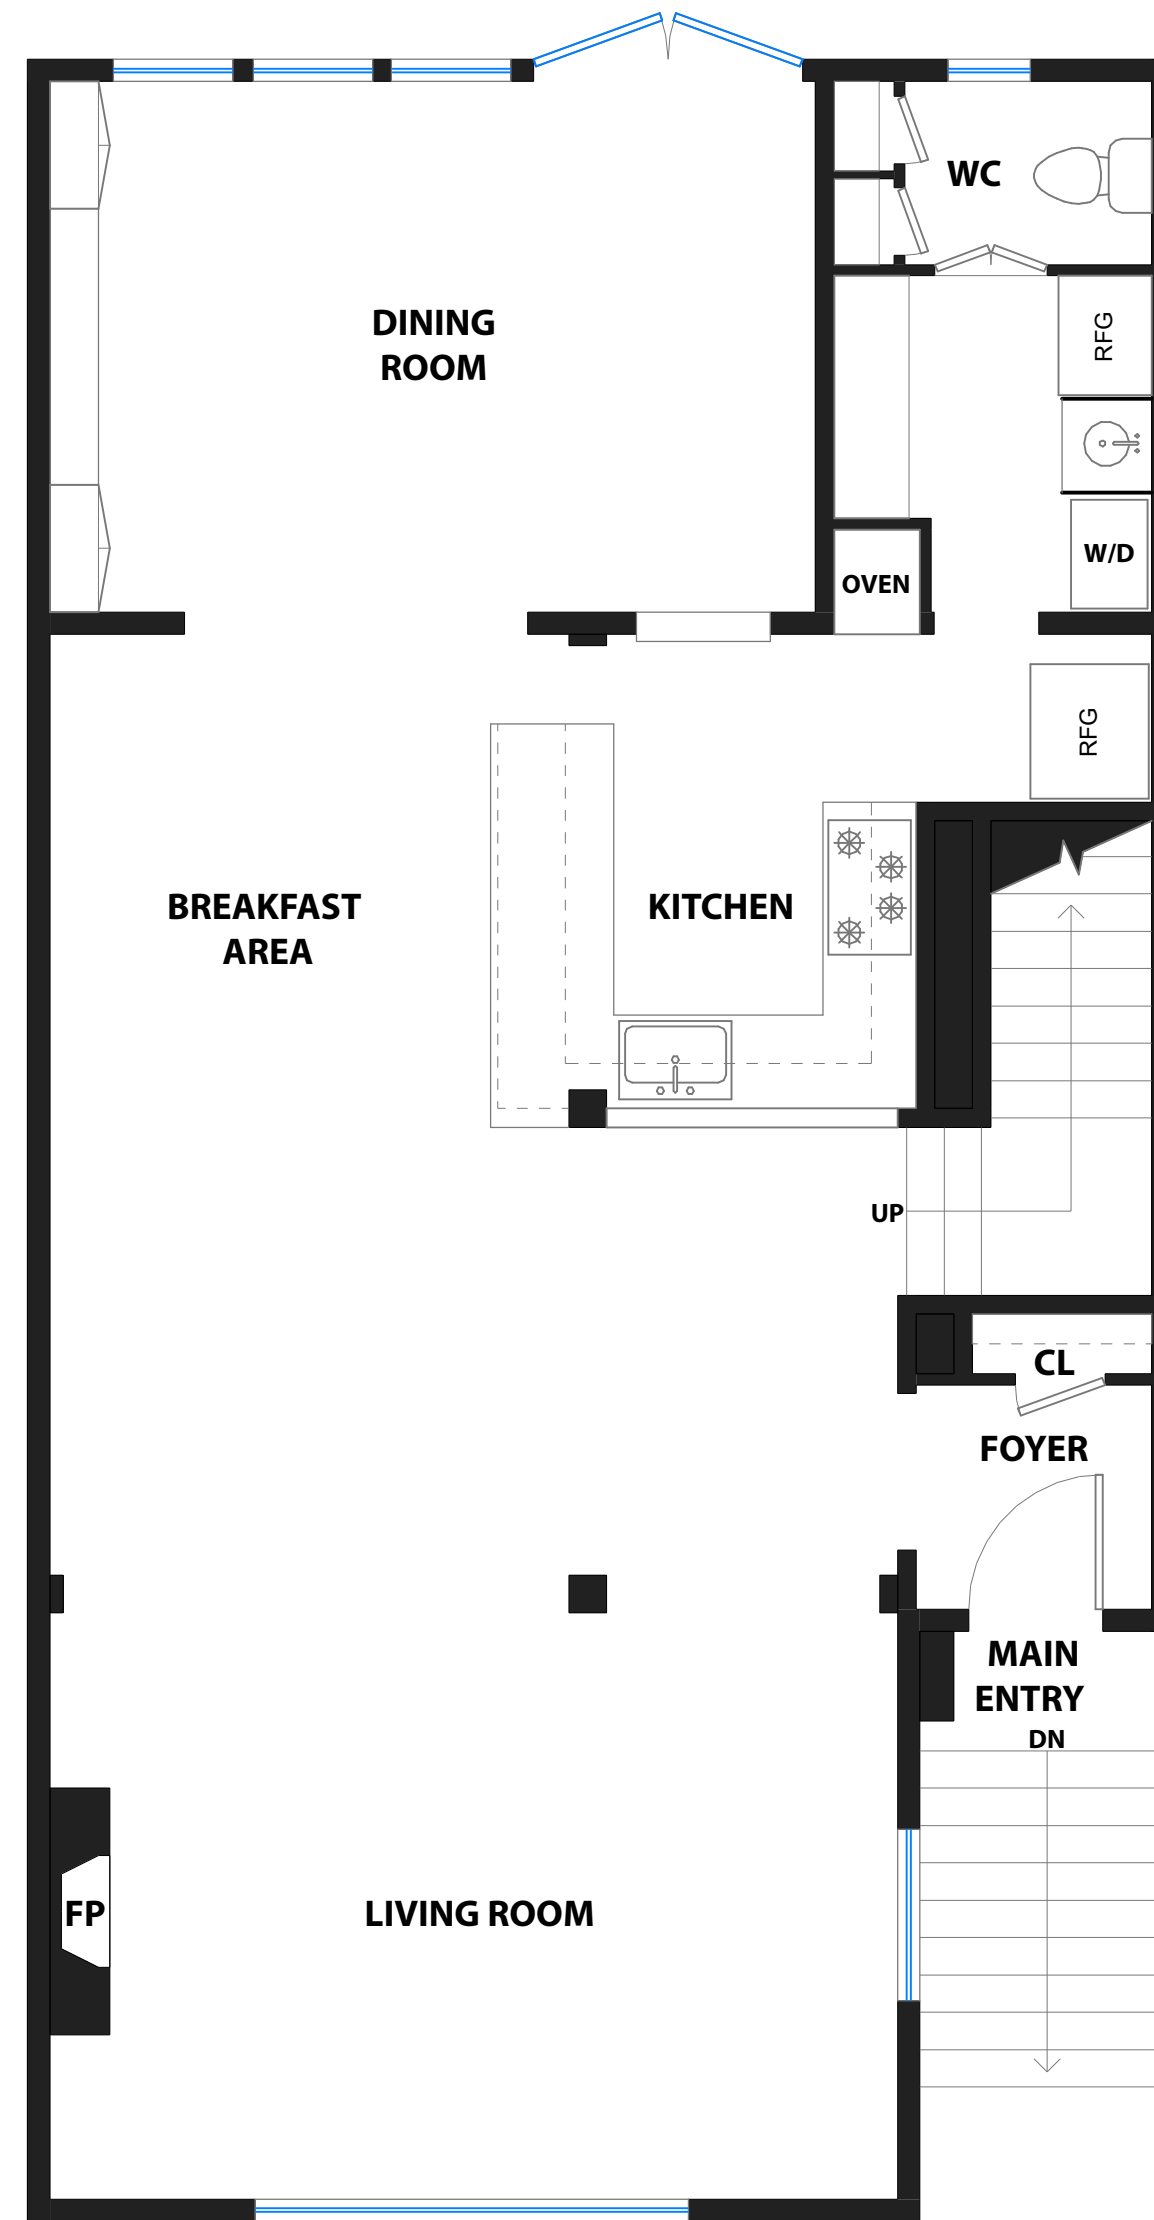

433 DIAMOND STREET

SAN FRANCISCO, CALIFORNIA

UPPER LEVEL

MAIN LEVEL

LOWER LEVEL